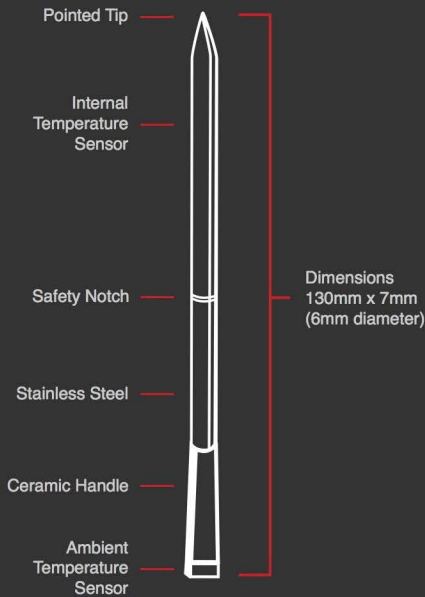

Technical Specification

Wireless Probe

Charger Front

Charger Back

Technical Specifications

- Stainless steel construction
- Water resistant design, dustproof, and easy to clean
- Wireless up to 33 feet (10 meters): Bluetooth LE connection to your smart device
- MEATER Sense™: 2 temperature sensors in 1 probe
- Internal temperature sensor range: 212°F (100°C)
- Ambient temperature sensor range: 527°F (275°C)
- Rechargeable Battery: Lasts 24 hours of continuous cooking between charges
- Dimensions 130mm x 7mm (6mm diameter)

Charger

- Stores and charges your MEATER probe
- Modern design, made with real wood to match any kitchen or outdoor decor
- Charges your MEATER probe up to 100 times using 1x AAA battery
- LED indicator to show charging and pairing status
- Magnetic backing to attach the charger to any metallic surface like your refrigerator
- Dimensions 157mm x 37mm x 28mm

In the Box

- 1x MEATER probe
- 1x MEATER charger
- 1x AAA battery