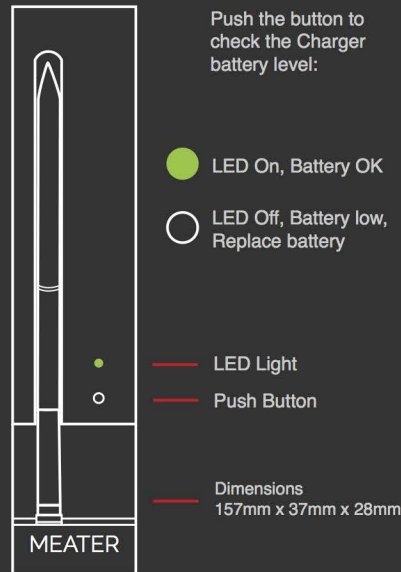

Technical Specification

Wireless Probe

Charger Front

Charger Back

Technical Specifications

- Stainless steel construction
- Water resistant design, dustproof, and easy to clean
- Wireless up to 33 feet (10 meters): Bluetooth LE connection to your smart device
- MEATER Sense™: 2 temperature sensors in 1 probe
- Internal temperature sensor range: 212°F (100°C)
- Ambient temperature sensor range: 527°F (275°C)
- Rechargeable Battery: Lasts 24 hours of continuous cooking between charges
- Dimensions 130mm x 7mm (6mm diameter)

Charger

- Stores and charges your MEATER probe
- Modern design, made with real wood to match any kitchen or outdoor decor
- Charges your MEATER probe up to 100 times using 1x AAA battery
- LED indicator to show charging and pairing status
- Magnetic backing to attach the charger to any metallic surface like your refrigerator
- Dimensions 157mm x 37mm x 28mm

In the Box

- 1x MEATER probe
- 1x MEATER charger
- 1x AAA battery