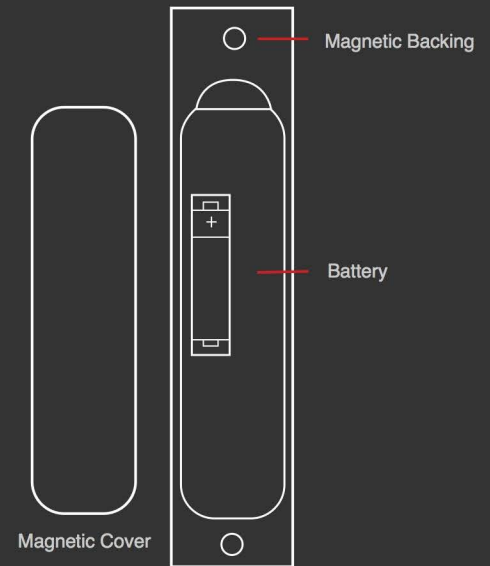

Technical Specification

Wireless Probe

Charger Front

Charger Back

Technical Specifications

- Stainless steel construction
- Water resistant design, dustproof, and easy to clean
- Wireless up to 33 feet (10 meters): Bluetooth LE connection to your smart device
- MEATER Sense™: 2 temperature sensors in 1 probe
- Internal temperature sensor range: 212°F (100°C)
- Ambient temperature sensor range: 527°F (275°C)
- Rechargeable Battery: Lasts 24 hours of continuous cooking between charges
- Dimensions 130mm x 7mm (6mm diameter)

Charger

- Stores and charges your MEATER probe
- Modern design, made with real wood to match any kitchen or outdoor decor
- Charges your MEATER probe up to 100 times using 1x AAA battery
- LED indicator to show charging and pairing status
- Magnetic backing to attach the charger to any metallic surface like your refrigerator
- Dimensions 157mm x 37mm x 28mm

In the Box

- 1x MEATER probe
- 1x MEATER charger
- 1x AAA battery